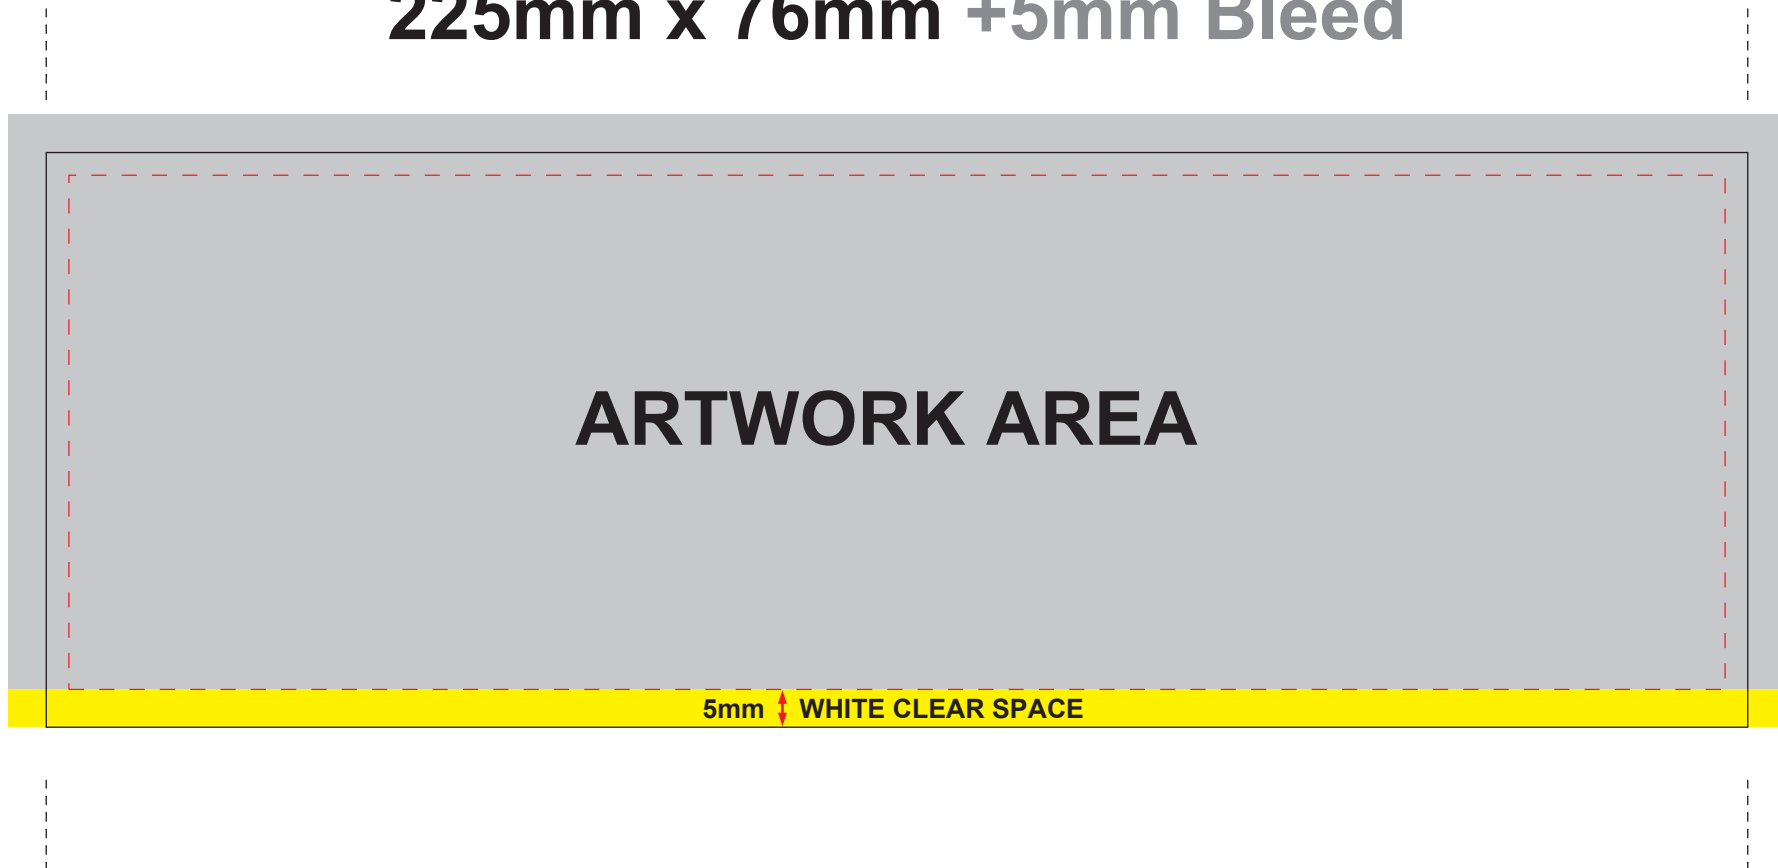

DOUBLE WALL

DIE CUT

Artwork within this area will be seen on the finished cup.

BLEED

Please contain or mask artwork within this area.

TEXT CLEAR AREA

Keep text and logos away from this area. All other artwork is acceptable.

JOIN

Artwork in this area meet up to create a join.

8ozU DW (Universal Fit Lid)

225mm x 76mm +5mm Bleed

Scale: 1:1